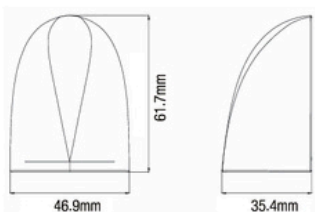

BX-067

Brass

12V / 3W / 3,000K
38.4 x 50 x 27.1 mm
M.BKT / G.BKT / ATZ