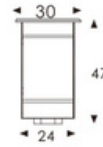

BX-488

Brass, Glass, PC
12V / 4.5W
3,000K
102 x 132 mm

BX-B71

Stainless Steel 316
12V / 0.6W / 3,000K
Φ20 x 40 mm

BX-B72

Stainless Steel 316
12-24V / 0.6W / 3,000K
Φ30 x 40 mm

BX-B73

Stainless Steel 316
220V / 12W(각도조절가능)
3,000/4,000/6,000K
Φ160 x 153 mm