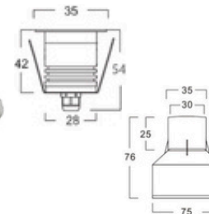

BX-B78

Cast Aluminum
12-24V / 1.2W
3,000/4,000/6,000K
Φ70 x 14 mm

BX-B80

Cast Aluminum
24V / 6W
3,000/4,000/6,000K
Φ120 x 33 mm

BX-B81

Cast Aluminum
220V / 9W
3,000/4,000/6,000K
120 x 40 mm

BX-488S

Stainless Steel, Honey-comb,
Aluminum 6063, Glass
12-24V / 1W / 3,000K
Φ35 x 42 mm