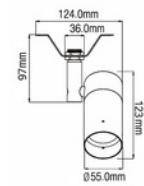

BX-900

Brass, Glass
12V / 4.5W / 3,000K
216 x 62 mm

BX-906

Brass, Glass
12V/6~24W/2,700~6,000K
(밝기/색온도 조절가능)
165 x 85 x 160 mm

BX-907

Brass, Glass
12V / 4.5W / 3,000K
113 x 69 mm

BX-750

Brass, Convex Glass
12V / 5W
2,700 / 3,000K
113 x 53 mm