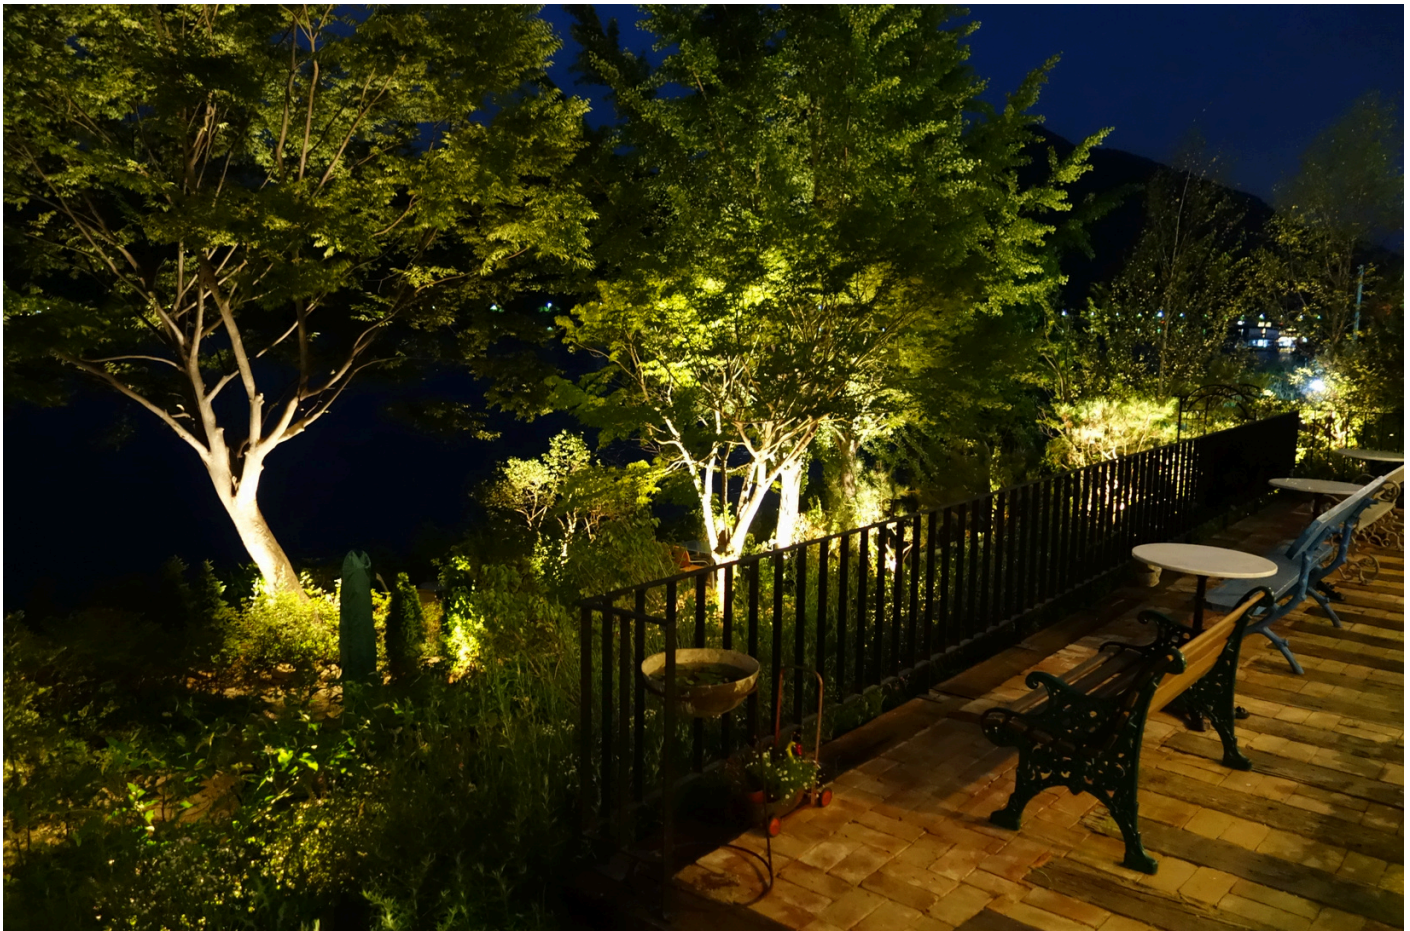

BX-727
Aluminum, Glass
12V / 3,000K
5W : 93 x 75 x 43 mm
10W : 128 x 80 x 63

BX-729
Aluminum, Glass
12V / 7W / 3,000K
120 x 165 mm

BX-S45-24
Aluminum, Glass
24V / 5W / 2,700K
70 x 57 mm

BX-S43-12
Aluminum, Metal, Acrylic
12/220V / 6W / 2,700K
108 x 40 x 600 mm

BX-384
Aluminum, Glass
12V / 4W / 3,000K
152 x 95 x 63 mm

BX-380
Brass, Glass
12V / 2.5W / 3,000K
101-127 x 35 mm

BX-475
Brass, Glass
12V / 5W / 3,000K
157 x 57 mm

BX-752
Brass, Glass
12V / 2.5W / 2,700K
120 x 41 mm