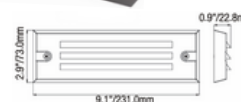

BX-B98

Cast Aluminum
220V / 6W / 3,000K
225 x 81 x 30 mm

BX-777

Brass
12V / 2W
2,700/3,000/4,000/6,000K
225 x 81 x 30 mm

BX-778

Brass
12V / 3W
2,700/3,000/4,000/6,000K
126 x 73 x 22.8 mm

BX-779

Brass
12V / 5W
2,700/3,000/4,000/6,000K
231 x 73 x 22.8 mm