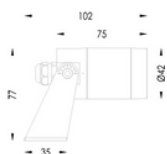

BX-W121

Stainless Steel
316/Glass
24V / 3W
3,000/4,000/6,000K
 Φ 42 x 102 x 77 mm