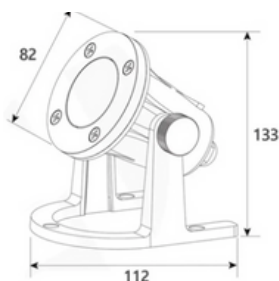

BETALUX

Underwater