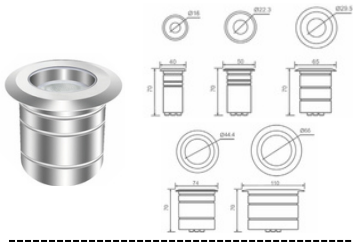

BX-W122

BX-W120

Stainless Steel 316, Glass
DC24V / 1, 3, 6, 10, 15W
2,700/3,000/4,000/5,700K
Φ40/Φ50/Φ65/Φ74/Φ110
x 70 mm