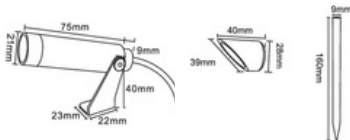

BX-730

Aluminum/SS/Glass
12V / 2W / 3,000K
75 x 40 x Φ 21 mm
BKT / WHT / BRN / GRY