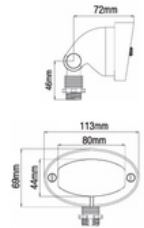

BX-907

Brass, Glass
12V / 4.5W / 3,000K
113 x 69 mm