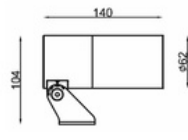

BETALUX

Spot

BX-730

Aluminum/SS/Glass
12V / 2W / 3,000K
75 x 40 x Φ 21 mm
BKT / WHT / BRN / GRY

BX-731

Aluminum/SS/Glass
24V / 5W / 3,000K
100 x 75 x Φ 38 mm
BKT / WHT / BRN / GRY

BX-732

Aluminum/SS/Glass
24V / 15W / 3,000K
140 x 104 x Φ 62 mm
BKT / WHT / BRN / GRY