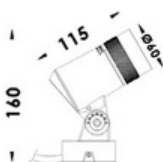

BX-B52

Aluminum, Glass
220V / 6W / 3,000K
115 x 160 x 60 mm