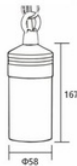

BX-888H

Brass
12V / 4W / 2,700K
58 x 167 mm