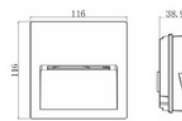

Cast Aluminum
220V / 3W / 6W
3,000/4,000/6,000K
116 x 116 x 38.9 mm