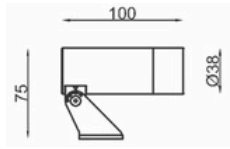

BX-731

Aluminum/SS/Glass
24V / 5W / 3,000K
100 x 75 x Φ 38 mm
BKT / WHT / BRN / GRY

BX-732

Aluminum/SS/Glass
24V / 15W / 3,000K
140 x 104 x Φ 62 mm
BKT / WHT / BRN / GRY