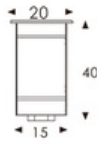

Stainless Steel 316
12V / 0.6W / 3,000K
Φ20 x 40 mm

BX-B72

Stainless Steel 316
12-24V / 0.6W / 3,000K
Φ30 x 40 mm

Stainless Steel 316
220V / 12W(각도조절가능)
3,000/4,000/6,000K
Φ160 x 153 mm

Stainless Steel 316
24V / 1.5W
2,700/3,000/3,500/4,000K
Φ25 x 50 mm

Stainless Steel 316, Glass
24/220V / 7W
2,700/3,000/3,500/4,000K
220V: Φ75 x 118.5 mm
24V: Φ75 x 95 mm

Stainless Steel 316, Glass
220V / 12W
3,000/4,000/6,000K
Φ173 x 38 mm

Cast Aluminum
12-24V / 1.2W
3,000/4,000/6,000K
Φ70 x 14 mm

Cast Aluminum
24V / 6W
3,000/4,000/6,000K
Φ120 x 33 mm

Cast Aluminum
220V / 9W
3,000/4,000/6,000K
120 x 40 mm

Stainless Steel, Honey-comb,
Aluminum 6063, Glass
12-24V / 1W / 3,000K
Φ35 x 42 mm

Brass, PC, Glass
12V / 4.5W / 3,000K
102 x 132 mm

Brass PVC, Glass
12V / 7W / 3,000K
Φ126 x 120 mm