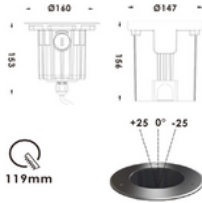

BX-488

Brass, Glass, PC
12V / 4.5W
3,000K
102 x 132 mm

BX-B71

Stainless Steel 316
12V / 0.6W / 3,000K
Φ20 x 40 mm

BX-B72

Stainless Steel 316
12-24V / 0.6W / 3,000K
Φ30 x 40 mm

BX-B73

Stainless Steel 316
220V / 12W(각도조절가능)
3,000/4,000/6,000K
Φ160 x 153 mm