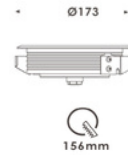

Stainless Steel 316, Glass
24/220V / 7W
2,700/3,000/3,500/4,000K
220V: Φ75 x 118.5 mm
24V: Φ75 x 95 mm

BX-B77

Stainless Steel 316, Glass
220V / 12W
3,000/4,000/6,000K
Φ173 x 38 mm