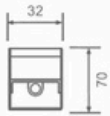

BX-N2138

Carbon Steel, PE
12V / LED 12W / 3,000K
550 x 1,920 mm

BX-B82

Aluminum Profile, PMMA
24V / 5W/m
3,000/4,000/6,000K
5 x 15.4 mm

BX-B83

Aluminum Profile, PMMA
24V / 10W/m
3,000/4,000/6,000K
A : 20.2 x 16.2 mm
B : 20.4 x 40 mm
A : 36.4 x 35 mm