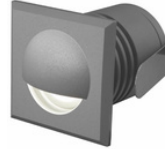

Aluminum, SS 316
24/220V / 2.5W
3,000/4,000/6,000K
Φ78.5 x 53 mm

BX-B87

Aluminum, SS 316
24/220V / 2.5W
3,000/4,000/6,000K
78.5 x 78.5 x 53 mm

BX-B88

Cast Aluminum
12-24V / 1W
2,700/3,000/4,000K
Φ45 x 53 mm