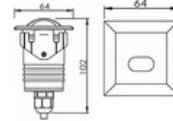

Cast Aluminum
12-24V / 3W / 5W
2,700/3,000/4,000K
64 x 64 x 102 mm