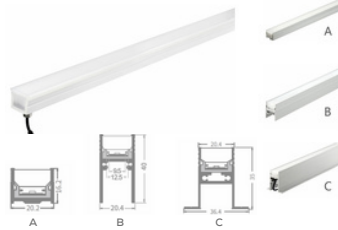

BX-B82

Aluminum Profile, PMMA
24V / 5W/m
3,000/4,000/6,000K
5 x 15.4 mm

BX-B83

Aluminum Profile, PMMA
24V / 10W/m
3,000/4,000/6,000K
A : 20.2 x 16.2 mm
B : 20.4 x 40 mm
A : 36.4 x 35 mm