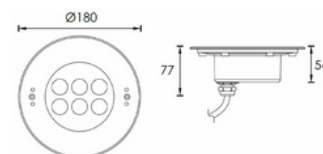

BX-W127

Stainless Steel
316/Glass
24V / 12W
3,000/4,000/6,000K
 Φ 180 x 54 mm