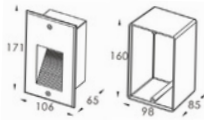

BX-B94

Cast Aluminum
220V / 2.5W / 6W
3,000/4,000/6,000K
171 x 106 x 65 mm