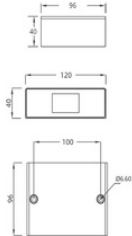

Stainless Steel 316
12V / 0.6W / 3,000K
Φ20 x 40 mm

BX-B72

Stainless Steel 316
12-24V / 0.6W / 3,000K
Φ30 x 40 mm

Stainless Steel 316
220V / 12W(각도조절가능)
3,000/4,000/6,000K
Φ160 x 153 mm

Stainless Steel 316
24V / 1.5W
2,700/3,000/3,500/4,000K
Φ25 x 50 mm

Stainless Steel 316, Glass
24/220V / 7W
2,700/3,000/3,500/4,000K
220V: Φ75 x 118.5 mm
24V: Φ75 x 95 mm

Stainless Steel 316, Glass
220V / 12W
3,000/4,000/6,000K
Φ173 x 38 mm

Cast Aluminum
12-24V / 1.2W
3,000/4,000/6,000K
Φ70 x 14 mm

Cast Aluminum
24V / 6W
3,000/4,000/6,000K
Φ120 x 33 mm

BX-B81

Cast Aluminum
220V / 9W
3,000/4,000/6,000K
120 x 40 mm

Stainless Steel, Honey-comb,
Aluminum 6063, Glass
12-24V / 1W / 3,000K
Φ35 x 42 mm

Brass, PC, Glass
12V / 4.5W / 3,000K
102 x 132 mm

Brass PVC, Glass
12V / 7W / 3,000K
Φ126 x 120 mm