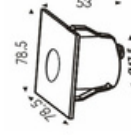

Aluminum, SS 316
24/220V / 2.5W
3,000/4,000/6,000K
Φ78.5 x 53 mm

BX-B87

Aluminum, SS 316
24/220V / 2.5W
3,000/4,000/6,000K
78.5 x 78.5 x 53 mm

Cast Aluminum
12-24V / 1W
2,700/3,000/4,000K
Φ45 x 53 mm

Cast Aluminum
12-24V / 1W
2,700/3,000/4,000K
45 x 45 x 53 mm

Cast Aluminum
12-24V / 3W / 5W
2,700/3,000/4,000K
Φ64 x 102 mm

Cast Aluminum
12-24V / 3W / 5W
2,700/3,000/4,000K
64 x 64 x 102 mm

Cast Aluminum
12-24V / 1W
2,700/3,000/4,000K
Φ45 x 53 mm

Cast Aluminum
220V / 2.5W / 6W
3,000/4,000/6,000K
171 x 106 x 65 mm

Cast Aluminum
220V / 2.5W / 6W
3,000/4,000/6,000K
171 x 106 x 65 mm

Cast Aluminum
220V / 2.5W / 6W
3,000/4,000/6,000K
171 x 106 x 65 mm

Cast Aluminum
220V / 3W / 6W
3,000/4,000/6,000K
Φ116 x 36 mm

Cast Aluminum
220V / 3W / 6W
3,000/4,000/6,000K
116 x 116 x 38.9 mm

Cast Aluminum
220V / 6W / 3,000K
225 x 81 x 30 mm

Brass
12V / 2W
2,700/3,000/4,000/6,000K
225 x 81 x 30 mm

Brass
12V / 3W
2,700/3,000/4,000/6,000K
126 x 73 x 22.8 mm

Brass
12V / 5W
2,700/3,000/4,000/6,000K
231 x 73 x 22.8 mm