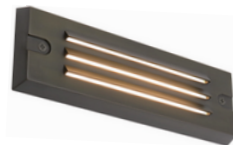

BX-B98

Cast Aluminum
220V / 6W / 3,000K
225 x 81 x 30 mm

BX-777

Brass
12V / 2W
2,700/3,000/4,000/6,000K
225 x 81 x 30 mm

BX-778

Brass
12V / 3W
2,700/3,000/4,000/6,000K
126 x 73 x 22.8 mm

BX-779

Brass
12V / 5W
2,700/3,000/4,000/6,000K
231 x 73 x 22.8 mm