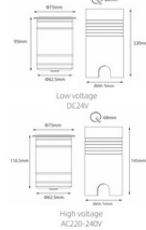

Stainless Steel 316
12V / 0.6W / 3,000K
Φ20 x 40 mm

BX-B72

Stainless Steel 316
12-24V / 0.6W / 3,000K
Φ30 x 40 mm

Stainless Steel 316
220V / 12W(각도조절가능)
3,000/4,000/6,000K
Φ160 x 153 mm

Stainless Steel 316
24V / 1.5W
2,700/3,000/3,500/4,000K
Φ25 x 50 mm

Stainless Steel 316, Glass
24/220V / 7W
2,700/3,000/3,500/4,000K
220V: Φ75 x 118.5 mm
24V: Φ75 x 95 mm

Stainless Steel 316, Glass
220V / 12W
3,000/4,000/6,000K
Φ173 x 38 mm

Cast Aluminum
12-24V / 1.2W
3,000/4,000/6,000K
Φ70 x 14 mm

Cast Aluminum
24V / 6W
3,000/4,000/6,000K
Φ120 x 33 mm

Cast Aluminum
220V / 9W
3,000/4,000/6,000K
120 x 40 mm

Stainless Steel, Honey-comb,
Aluminum 6063, Glass
12-24V / 1W / 3,000K
Φ35 x 42 mm

Brass, PC, Glass
12V / 4.5W / 3,000K
102 x 132 mm

Brass PVC, Glass
12V / 7W / 3,000K
Φ126 x 120 mm