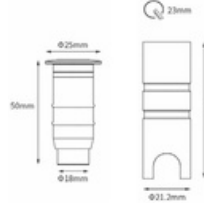

BX-488

Brass, Glass, PC
12V / 4.5W
3,000K
102 x 132 mm

BX-B71

Stainless Steel 316
12V / 0.6W / 3,000K
Φ20 x 40 mm

BX-B72

Stainless Steel 316
12-24V / 0.6W / 3,000K
Φ30 x 40 mm

BX-B73

Stainless Steel 316
220V / 12W(각도조절가능)
3,000/4,000/6,000K
Φ160 x 153 mm