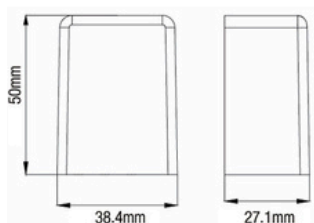

BETALUX

Step n Wall

BX-066

Brass

12V / 3W / 3,000K
46.9 x 61.7 x 35.4 mm
M.BKT / G.BKT / ATZ

BX-067

Brass

12V / 3W / 3,000K
38.4 x 50 x 27.1 mm
M.BKT / G.BKT / ATZ

BX-477

Brass

12V / 2W / 3,000K
46 x 86 mm
M.BKT / G.BKT / ATZ