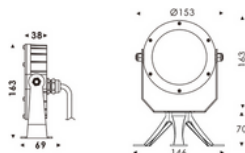

BX-W124

Stainless Steel
316/Glass
24V / 18W
3,000/4,000/6,000K
 Φ 153 x 163 mm