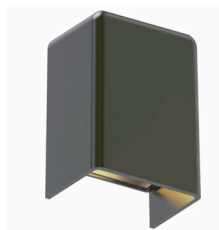

BX-067

Brass

12V / 3W / 3,000K
38.4 x 50 x 27.1 mm
M.BKT / G.BKT / ATZ