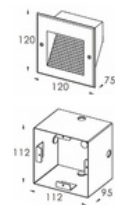

BX-B92

Cast Aluminum
12-24V / 1W
2,700/3,000/4,000K
Φ45 x 53 mm

BX-B99

Cast Aluminum
220V / 2.5W / 6W
3,000/4,000/6,000K
171 x 106 x 65 mm

BX-B94

Cast Aluminum
220V / 2.5W / 6W
3,000/4,000/6,000K
171 x 106 x 65 mm