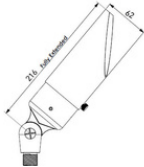

BX-384
 Aluminum, Glass
 12V / 4W / 3,000K
 152 x 95 x 63 mm

BX-380
 Brass, Glass
 12V / 2.5W / 3,000K
 101-127 x 35 mm

BX-475
 Brass, Glass
 12V / 5W / 3,000K
 157 x 57 mm

BX-752
 Brass, Glass
 12V / 2.5W / 2,700K
 120 x 41 mm