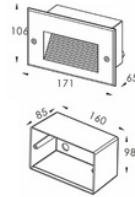

BX-B99

Cast Aluminum
220V / 2.5W / 6W
3,000/4,000/6,000K
171 x 106 x 65 mm