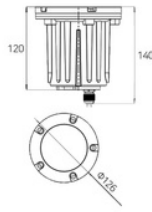

Brass, PC, Glass
12V / 4.5W / 3,000K
102 x 132 mm

BX-480

Brass PVC, Glass
12V / 7W / 3,000K
Φ126 x 120 mm