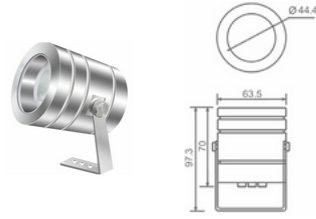

BX-W127

Stainless Steel
316/Glass
24V / 12W
3,000/4,000/6,000K
 Φ 180 x 54 mm

BX-W120

Stainless Steel 316, Glass
DC24V / 1, 3, 6, 10, 15W
2,700/3,000/4,000/5,700K
Φ40/Φ50/Φ65/Φ74/Φ110
x 70 mm

BX-W123

Stainless Steel 316, Glass
DC24V / 10W
3,000/4,000/6,000K
Φ63.5 x 70 x 97.3 mm