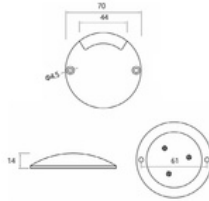

BX-B74

Stainless Steel 316
24V / 1.5W
2,700/3,000/3,500/4,000K
Φ25 x 50 mm

BX-B76

Stainless Steel 316, Glass
24/220V / 7W
2,700/3,000/3,500/4,000K
220V: Φ75 x 118.5 mm
24V: Φ75 x 95 mm

BX-B77

Stainless Steel 316, Glass
220V / 12W
3,000/4,000/6,000K
Φ173 x 38 mm