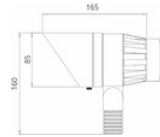

Brass, Glass
12V/6~24W/2,700~6,000K
(밝기/색온도 조절가능)
165 x 85 x 160 mm