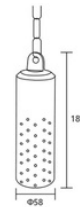

BX-B84

Stainless Steel 316, Glass
24V / LED 12W
2,700/3,000/4,000/6,000K
32 x 70 x 1,000 mm

BX-B85

Stainless Steel 316, Glass
24V / LED 24/48W
2,700/3,000/4,000/6,000K
62 x 80 x 1,000 mm

BX-888H

Brass
12V / 4W / 2,700K
58 x 167 mm