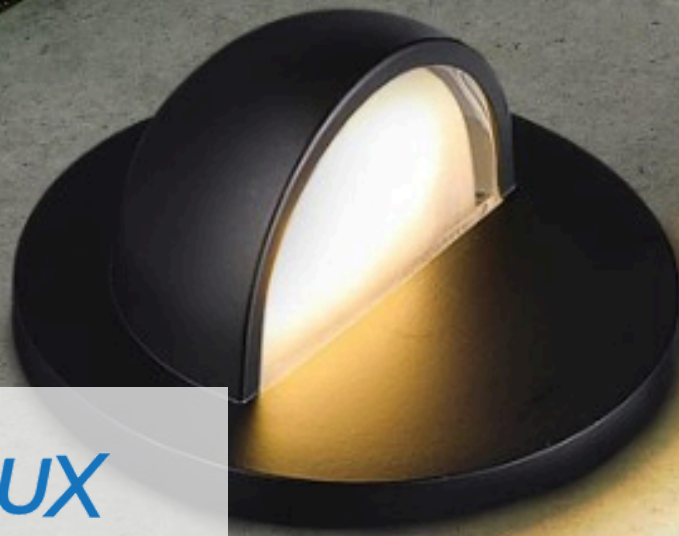

BETALUX

Recessed