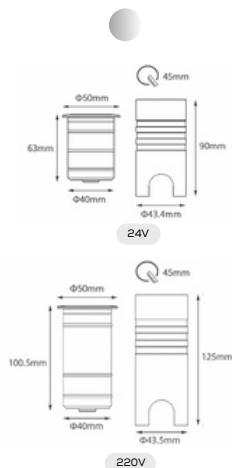

BX-B41S

Aluminum, Glass
220V / 3W / 3,000K
65 x 56 x 50 mm

BX-B41

Aluminum, Glass
220V / 11W / 3,000K
90 x 78 x 70mm

BX-B42

Aluminum, Glass
220V / 8W / 3,000K
128 x 145 x 85 mm

BX-B43

Aluminum, Glass
220V / 11W / 3,000K
180 x 245 x 125 mm

BX-B45

Aluminum, Glass
220V / 12W / 3,000K
140 x 176 x 82mm

BETALUX

Recessed

BX-B75

Stainless Steel 316, Glass
24V:3.5W / 220V:5W
2,700/3,000/4,000K
24V:50 x 63 mm
220V:50 x 100 mm

BX-B79

Stainless Steel 316
220V / 2.6W
3,000/4,000/6,000K
55 x 86 mm

Aluminum, SS 316
24/220V / 2.5W
3,000/4,000/6,000K
Φ78.5 x 53 mm

BX-B87

Aluminum, SS 316
24/220V / 2.5W
3,000/4,000/6,000K
78.5 x 78.5 x 53 mm

BX-B88

Cast Aluminum
12-24V / 1W
2,700/3,000/4,000K
Φ45 x 53 mm