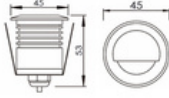

Aluminum, SS 316
24/220V / 2.5W
3,000/4,000/6,000K
78.5 x 78.5 x 53 mm

Cast Aluminum
12-24V / 1W
2,700/3,000/4,000K
Φ45 x 53 mm