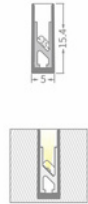

BX-T400

Stainless Steel, PMMA
12V / LED 1W / 3,000K
Φ10 x 700 mm

BX-T401

Aluminum, PP
24V / 12W / 3,000K
150 x 600 mm

BX-N5005

Polyethylene
12V / 5,9,7W / 2,700K
S : 260 x 140 x 270 mm
M : 450 x 260 x 500 mm
L : 680 x 390 x 800 mm

BX-N2138

Carbon Steel, PE
12V / LED 12W / 3,000K
550 x 1,920 mm

BX-B82

Aluminum Profile, PMMA
24V / 5W/m
3,000/4,000/6,000K
5 x 15.4 mm

BX-B83

Aluminum Profile, PMMA
24V / 10W/m
3,000/4,000/6,000K
A : 20.2 x 16.2 mm
B : 20.4 x 40 mm
A : 36.4 x 35 mm

BX-B84

Stainless Steel 316, Glass
24V / LED 12W
2,700/3,000/4,000/6,000K
32 x 70 x 1,000 mm

BX-B85

Stainless Steel 316, Glass
24V / LED 24/48W
2,700/3,000/4,000/6,000K
62 x 80 x 1,000 mm

BX-888H

Brass
12V / 4W / 2,700K
58 x 167 mm

BX-889H

Brass
12V / 4W / 2,700K
58 x 187 mm