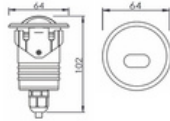

Cast Aluminum
12-24V / 3W / 5W
2,700/3,000/4,000K
Φ64 x 102 mm