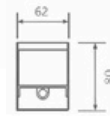

BX-B84

Stainless Steel 316, Glass
24V / LED 12W
2,700/3,000/4,000/6,000K
32 x 70 x 1,000 mm

BX-B85

Stainless Steel 316, Glass
24V / LED 24/48W
2,700/3,000/4,000/6,000K
62 x 80 x 1,000 mm