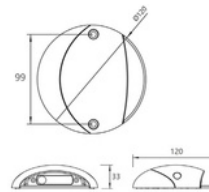

Cast Aluminum
12-24V / 1.2W
3,000/4,000/6,000K
Φ70 x 14 mm

BX-B80

Cast Aluminum
24V / 6W
3,000/4,000/6,000K
Φ120 x 33 mm