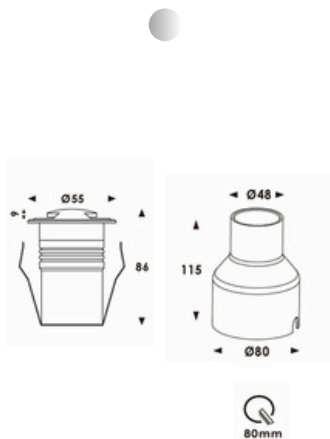

BX-B45

Aluminum, Glass
220V / 12W / 3,000K
140 x 176 x 82mm

BETALUX

Recessed

BX-B75

Stainless Steel 316, Glass
24V:3.5W / 220V:5W
2,700/3,000/4,000K
24V:50 x 63 mm
220V:50 x 100 mm

BX-B79

Stainless Steel 316
220V / 2.6W
3,000/4,000/6,000K
55 x 86 mm