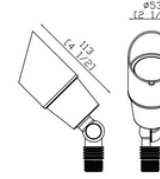

BX-900

Brass, Glass
12V / 4.5W / 3,000K
216 x 62 mm

BX-906

Brass, Glass
12V/6~24W/2,700~6,000K
(밝기/색온도 조절가능)
165 x 85 x 160 mm

BX-907

Brass, Glass
12V / 4.5W / 3,000K
113 x 69 mm

BX-750

Brass, Convex Glass
12V / 5W
2,700 / 3,000K
113 x 53 mm