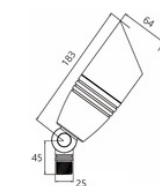

BX-757V

Brass, Convex Glass
12V/3~12W/2,700~6,000K
(밝기/색온도 조절가능)
183 x 64 x 109 mm