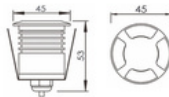

BX-B89

Cast Aluminum
12-24V / 1W
2,700/3,000/4,000K
45 x 45 x 53 mm

BX-B90

Cast Aluminum
12-24V / 3W / 5W
2,700/3,000/4,000K
Φ64 x 102 mm

BX-B91

Cast Aluminum
12-24V / 3W / 5W
2,700/3,000/4,000K
64 x 64 x 102 mm