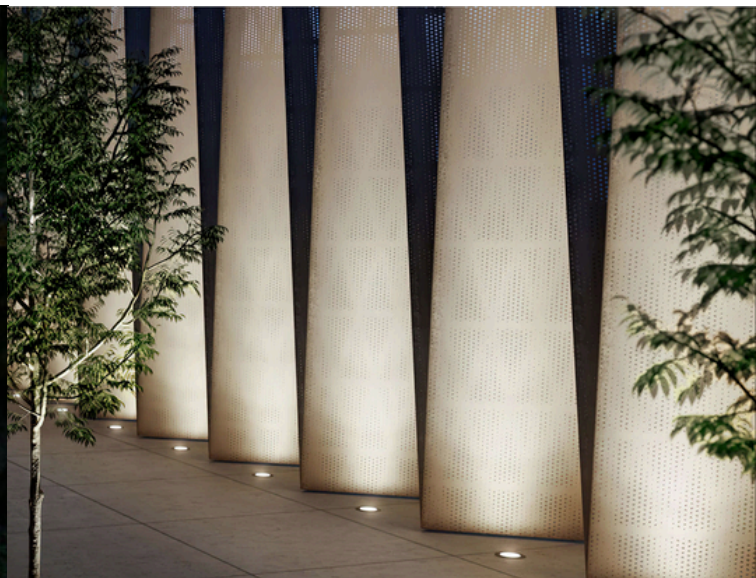

Stainless Steel 316
12V / 0.6W / 3,000K
Φ20 x 40 mm

BX-B72

Stainless Steel 316
12-24V / 0.6W / 3,000K
Φ30 x 40 mm

Stainless Steel 316
220V / 12W(각도조절가능)
3,000/4,000/6,000K
Φ160 x 153 mm

Stainless Steel 316
24V / 1.5W
2,700/3,000/3,500/4,000K
Φ25 x 50 mm

Stainless Steel 316, Glass
24/220V / 7W
2,700/3,000/3,500/4,000K
220V: Φ75 x 118.5 mm
24V: Φ75 x 95 mm

Stainless Steel 316, Glass
220V / 12W
3,000/4,000/6,000K
Φ173 x 38 mm

Cast Aluminum
12-24V / 1.2W
3,000/4,000/6,000K
Φ70 x 14 mm

Cast Aluminum
24V / 6W
3,000/4,000/6,000K
Φ120 x 33 mm

Cast Aluminum
220V / 9W
3,000/4,000/6,000K
120 x 40 mm

Stainless Steel, Honey-comb,
Aluminum 6063, Glass
12-24V / 1W / 3,000K
Φ35 x 42 mm

Brass, PC, Glass
12V / 4.5W / 3,000K
102 x 132 mm

Brass PVC, Glass
12V / 7W / 3,000K
Φ126 x 120 mm